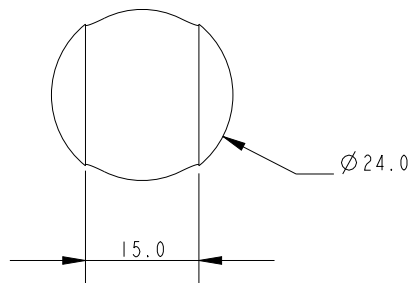

SCALE 1:1

DIMENSIONS FOR REFERENCE ONLY
 allenbrothers.co.uk
 +44(0)1621 772477

Specification

Fixing Hole Diameter mm	Fixing Hole Centres mm	To Suit Spa Diameter mm	Length mm	Eye Diameter mm	Maximum Rope Size mm	Weight g
4	33	15	83	9	8	12

Title	Description
A-131-REF	External Spinnaker Pole Snap Hook