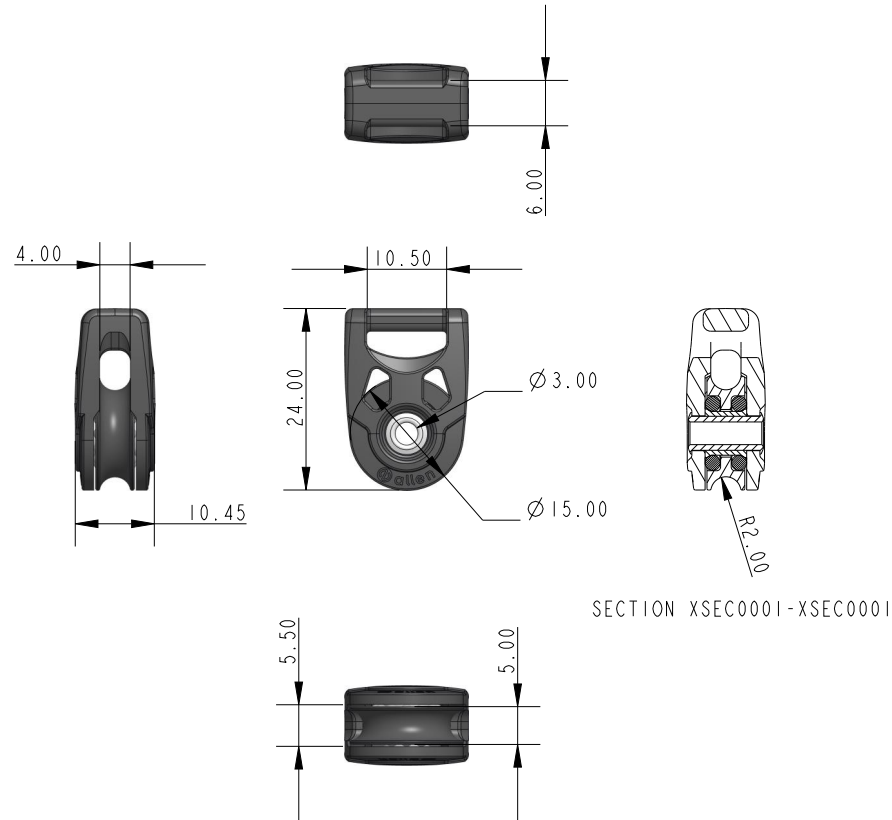

SCALE 2:1

Specification					
Length mm	Line Diameter mm	Webbing mm	Breaking Load kg	MWL kg	Weight g
24	3.5	10	160	75	4

DIMENSIONS FOR REFERENCE ONLY
 allenbrothers.co.uk
 +44(0)1621 772477

Title	Description
A2015WEB-REF	15mm Dynamic Web Block